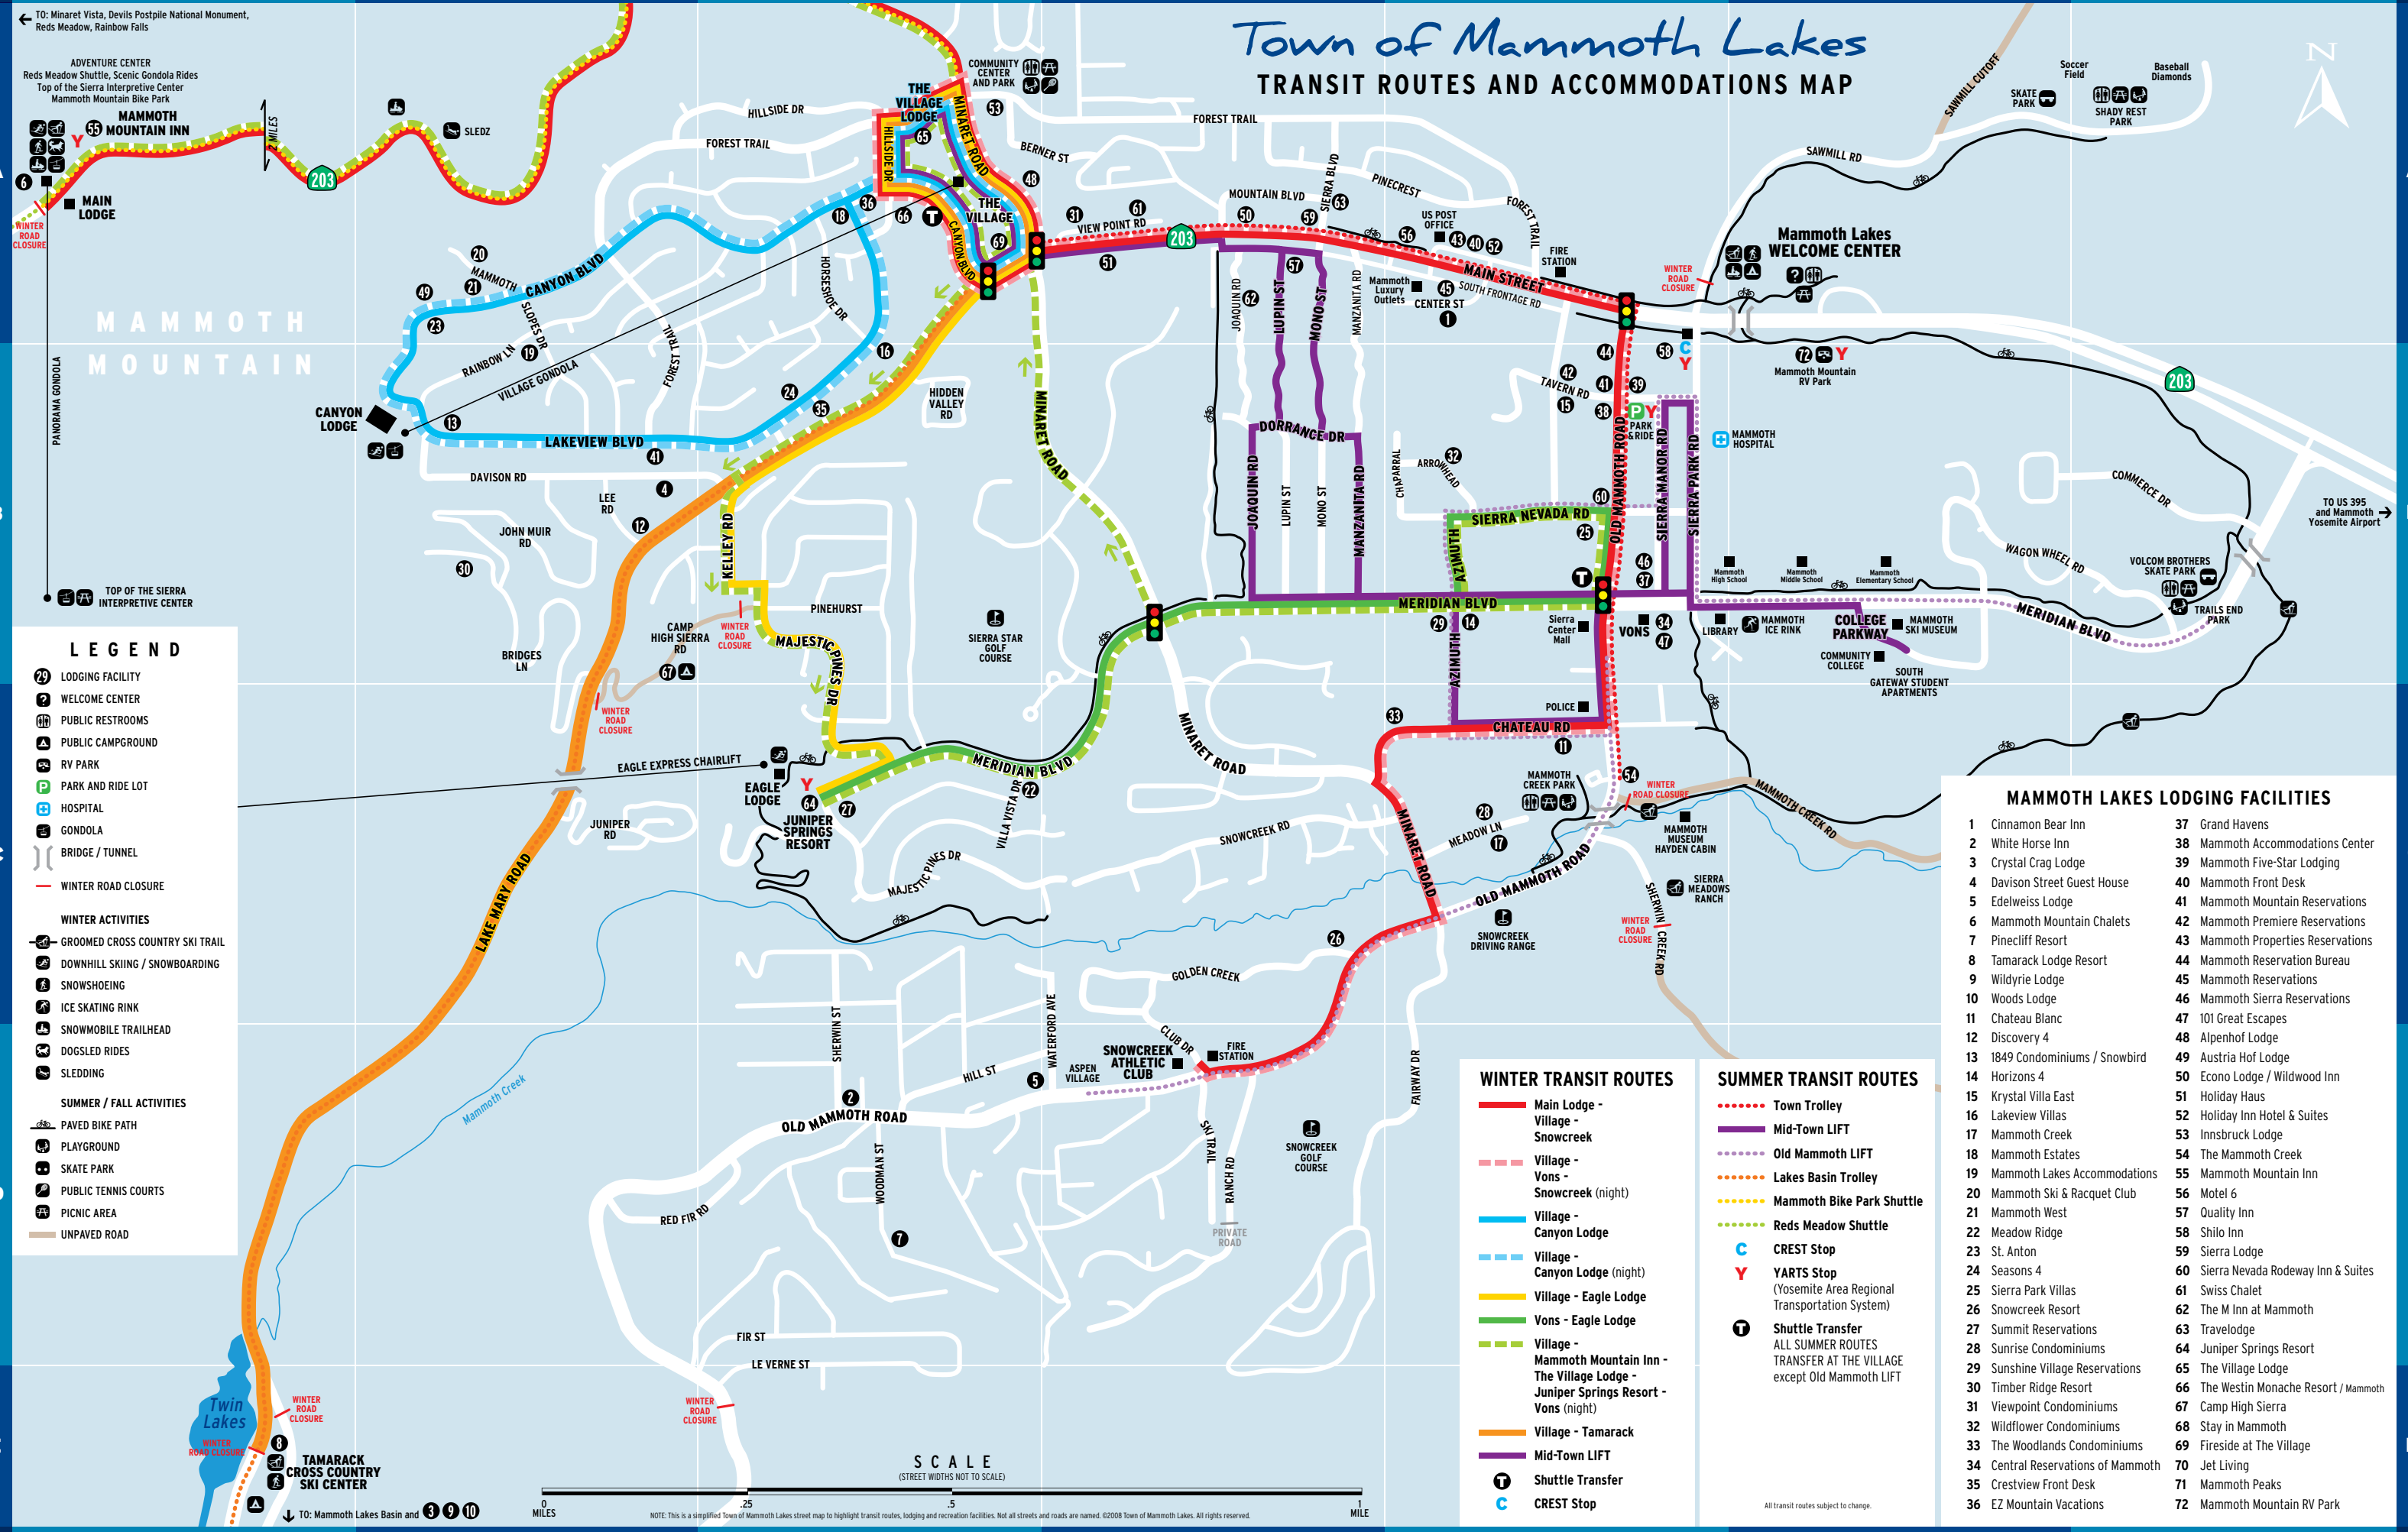

Town of Mammoth Lakes

TRANSIT ROUTES AND ACCOMMODATIONS MAP

LEGEND

- LODGING FACILITY
- WELCOME CENTER
- PUBLIC RESTROOMS
- PUBLIC CAMPGROUND
- RV PARK
- PARK AND RIDE LOT
- HOSPITAL
- GONDOLA
- BRIDGE / TUNNEL
- WINTER ROAD CLOSURE
- **WINTER ACTIVITIES**
- GROOMED CROSS COUNTRY SKI TRAIL
- DOWNHILL SKIING / SNOWBOARDING
- SNOWSHOEING
- ICE SKATING RINK
- SNOWMOBILE TRAILHEAD
- DOGSLED RIDES
- SLEDDING
- **SUMMER / FALL ACTIVITIES**
- PAVED BIKE PATH
- PLAYGROUND
- SKATE PARK
- PUBLIC TENNIS COURTS
- PICNIC AREA
- UNPAVED ROAD

MAMMOTH LAKES LODGING FACILITIES

1 Cinnamon Bear Inn	37 Grand Havens
2 White Horse Inn	38 Mammoth Accommodations Center
3 Crystal Crag Lodge	39 Mammoth Five-Star Lodging
4 Davison Street Guest House	40 Mammoth Front Desk
5 Edelweiss Lodge	41 Mammoth Mountain Reservations
6 Mammoth Mountain Chalets	42 Mammoth Premiere Reservations
7 Pinecliff Resort	43 Mammoth Properties Reservations
8 Tamarack Lodge Resort	44 Mammoth Reservation Bureau
9 Wildyrie Lodge	45 Mammoth Reservations
10 Woods Lodge	46 Mammoth Sierra Reservations
11 Chateau Blanc	47 101 Great Escapes
12 Discovery 4	48 Alpenhof Lodge
13 1849 Condominiums / Snowbird	49 Austria Hof Lodge
14 Horizons 4	50 Econo Lodge / Wildwood Inn
15 Krystal Villa East	51 Holiday Haus
16 Lakeview Villas	52 Holiday Inn Hotel & Suites
17 Mammoth Creek	53 Innsbruck Lodge
18 Mammoth Estates	54 The Mammoth Creek
19 Mammoth Lakes Accommodations	55 Mammoth Mountain Inn
20 Mammoth Ski & Racquet Club	56 Motel 6
21 Mammoth West	57 Quality Inn
22 Meadow Ridge	58 Shilo Inn
23 St. Anton	59 Sierra Lodge
24 Seasons 4	60 Sierra Nevada Rodeway Inn & Suites
25 Sierra Park Villas	61 Swiss Chalet
26 Snowcreek Resort	62 The M Inn at Mammoth
27 Summit Reservations	63 Travelodge
28 Sunrise Condominiums	64 Juniper Springs Resort
29 Sunshine Village Reservations	65 The Village Lodge
30 Timber Ridge Resort	66 The Westin Monache Resort / Mammoth
31 Viewpoint Condominiums	67 Camp High Sierra
32 Wildflower Condominiums	68 Stay in Mammoth
33 The Woodlands Condominiums	69 Fireside at The Village
34 Central Reservations of Mammoth	70 Jet Living
35 Crestview Front Desk	71 Mammoth Peaks
36 EZ Mountain Vacations	72 Mammoth Mountain RV Park

WINTER TRANSIT ROUTES

- Main Lodge - Village - Snowcreek
- Village - Canyon Lodge
- Village - Eagle Lodge
- Vons - Eagle Lodge
- Village - Tamarack
- Mid-Town LIFT
- Shuttle Transfer
- CREST Stop

SUMMER TRANSIT ROUTES

1. Town Trolley
   - Mid-Town LIFT
   - Old Mammoth LIFT
   - Lakes Basin Trolley
   - Mammoth Bike Park Shuttle
   - Reds Meadow Shuttle
   - CREST Stop
   - YARTS Stop (Yosemite Area Regional Transportation System)
   - Shuttle Transfer
2. ALL SUMMER ROUTES TRANSFER AT THE VILLAGE except Old Mammoth LIFT

SCALE
(STREET WIDTHS NOT TO SCALE)

0 .25 .5 1 MILE