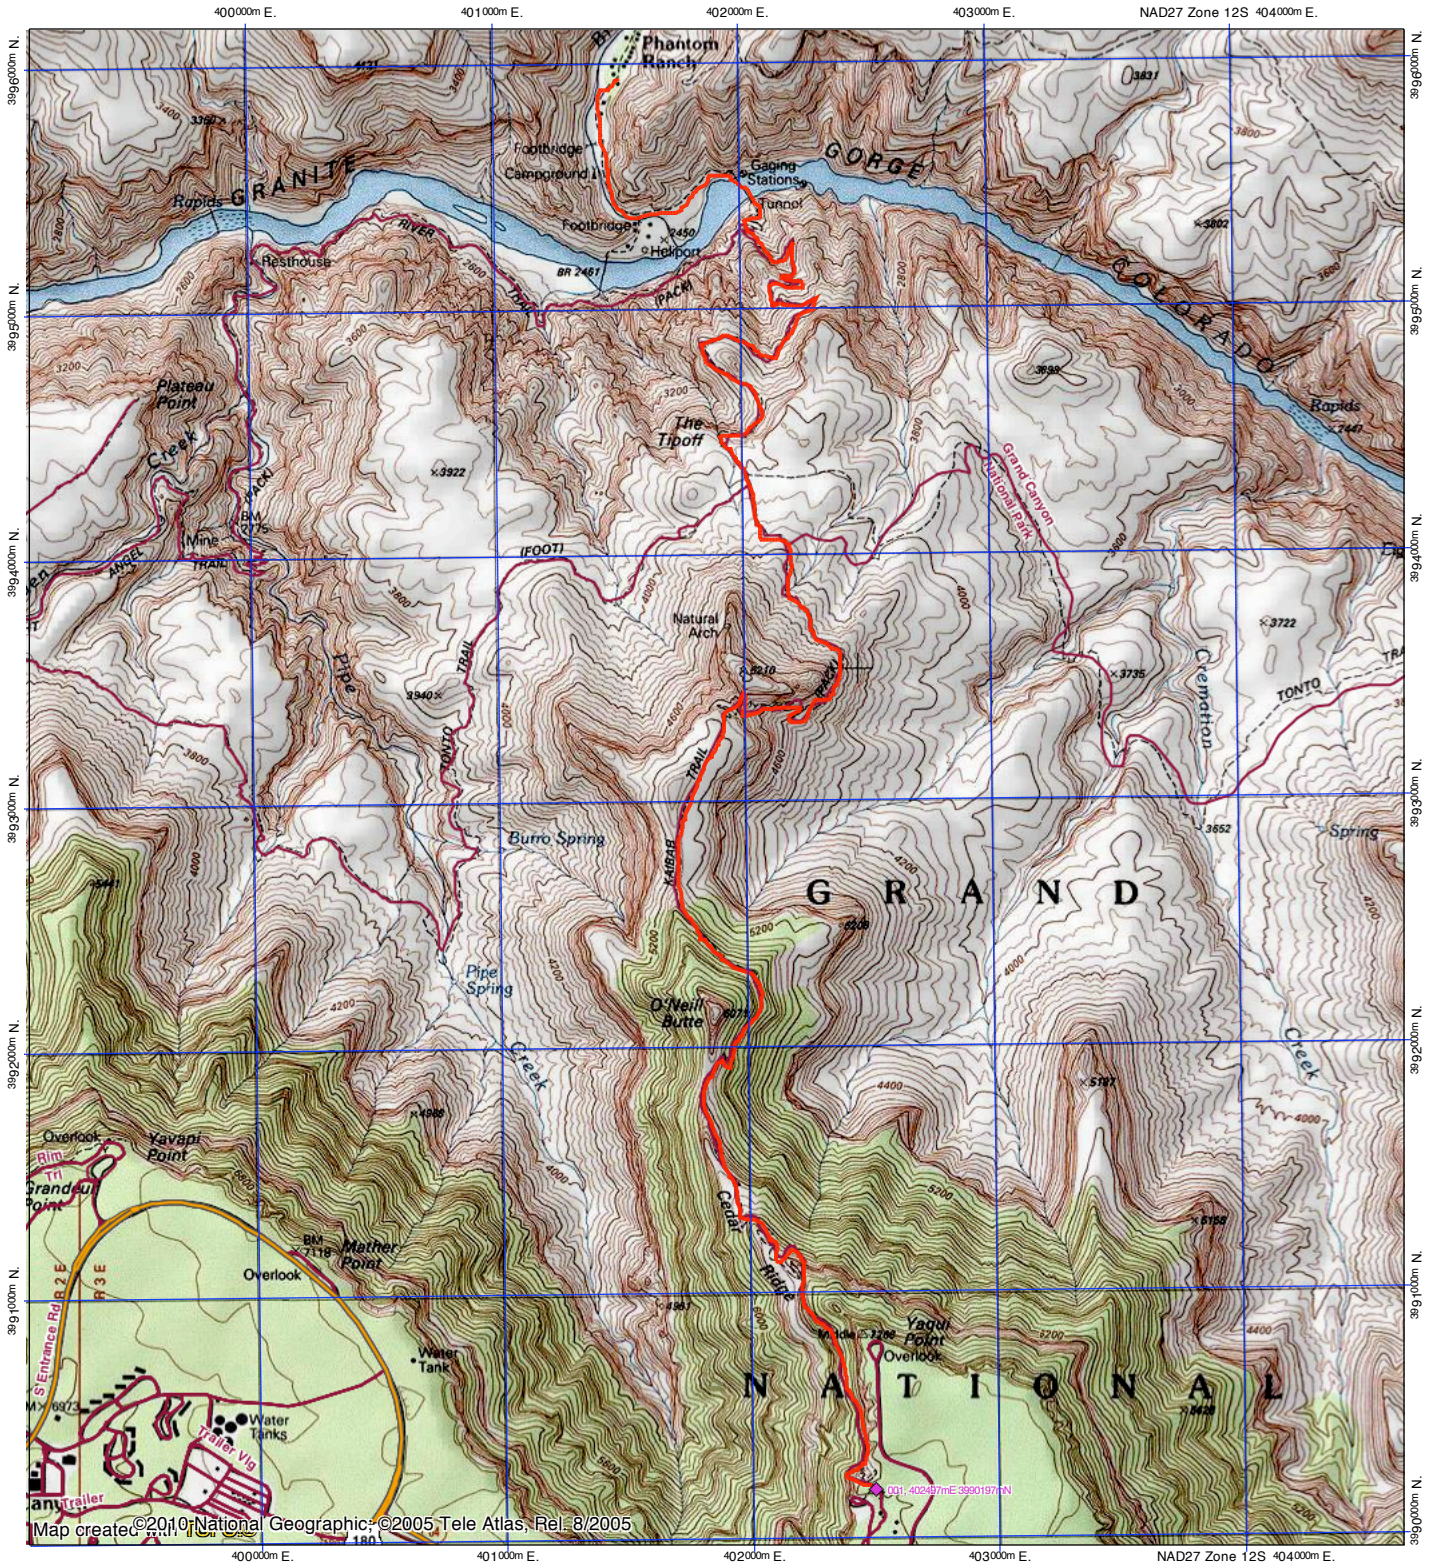

TOPO! map printed on 03/23/11 from "South Kaibab.tpo"

Map created by National Geographic, ©2005 Tele Atlas, Rel. 8/2005

Gain: +628' -5279' = -4651'

TN * MN
11.5°
03/23/11