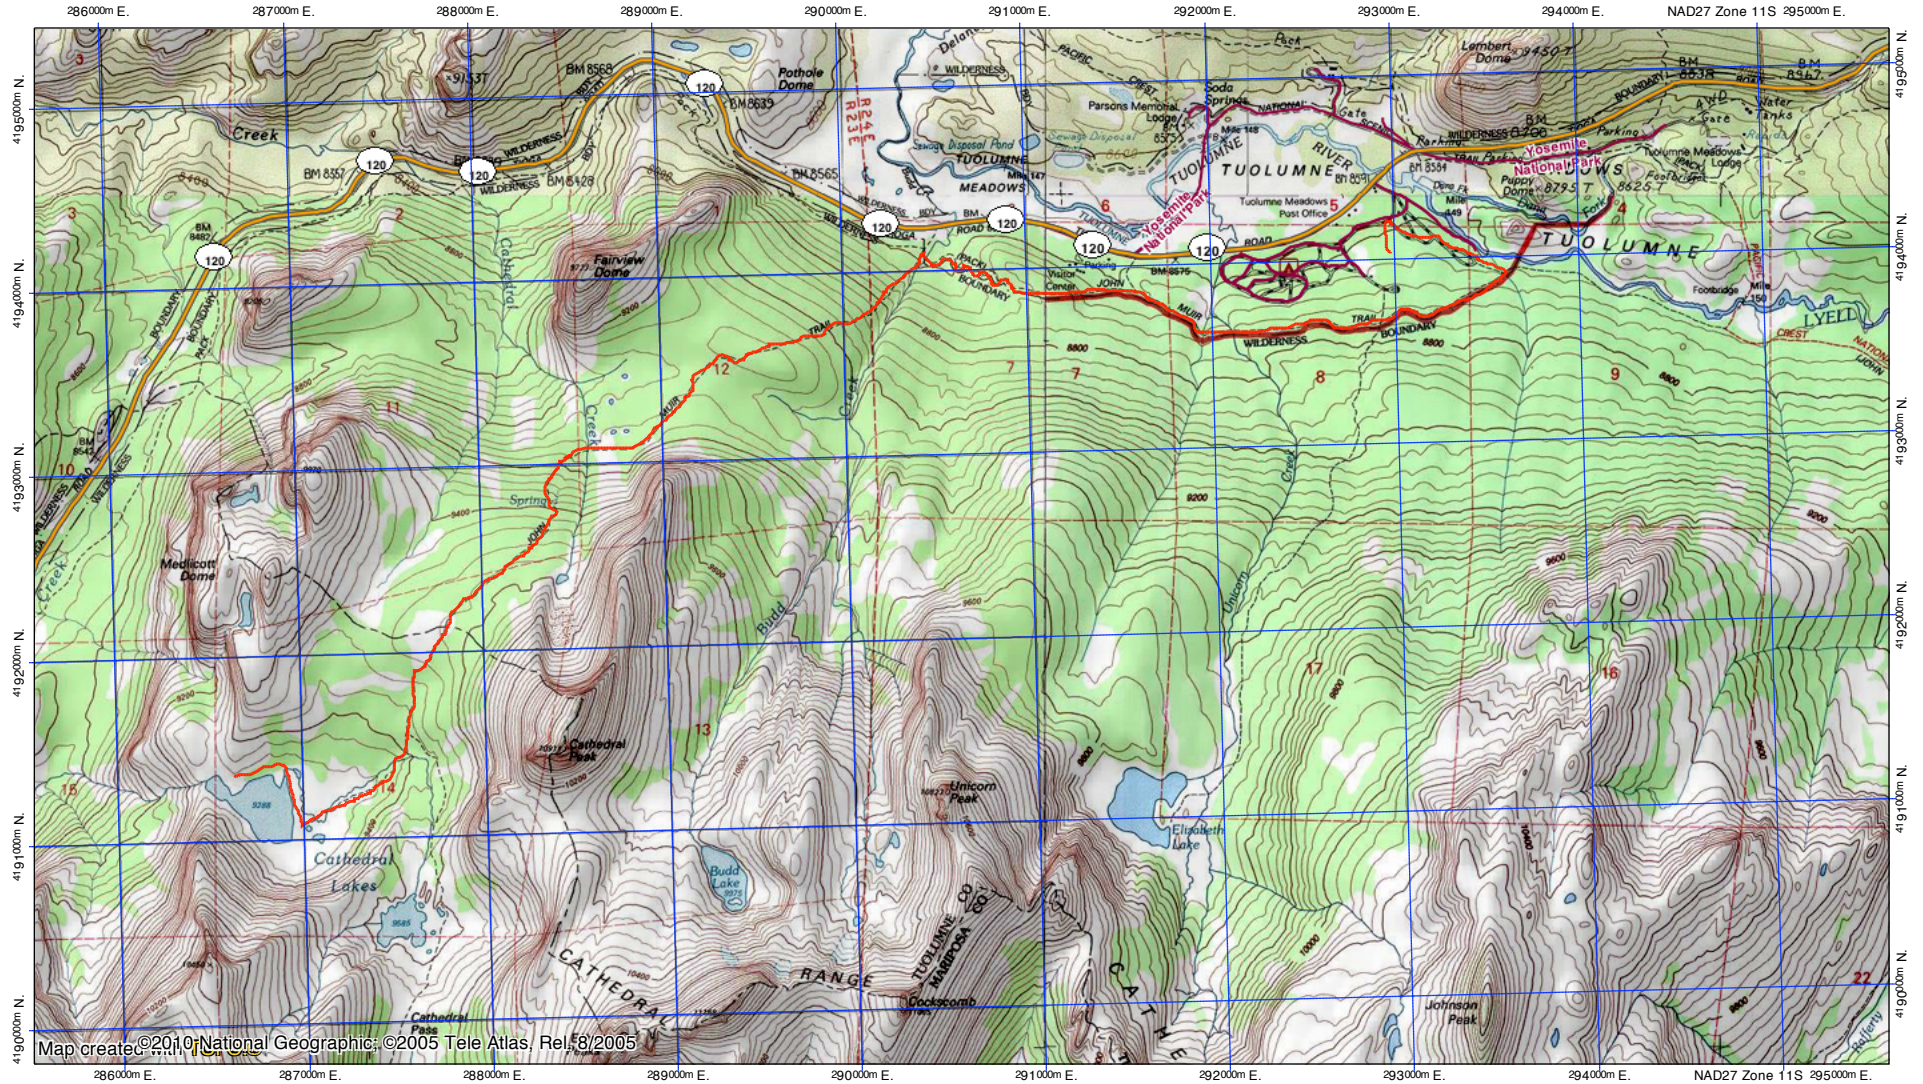

TOPO! map printed on 08/14/11 from "Day1.tpo"

Map create ©2010 National Geographic ©2005 Tele Atlas, Rel. 8/2005

13.5°
08/14/11