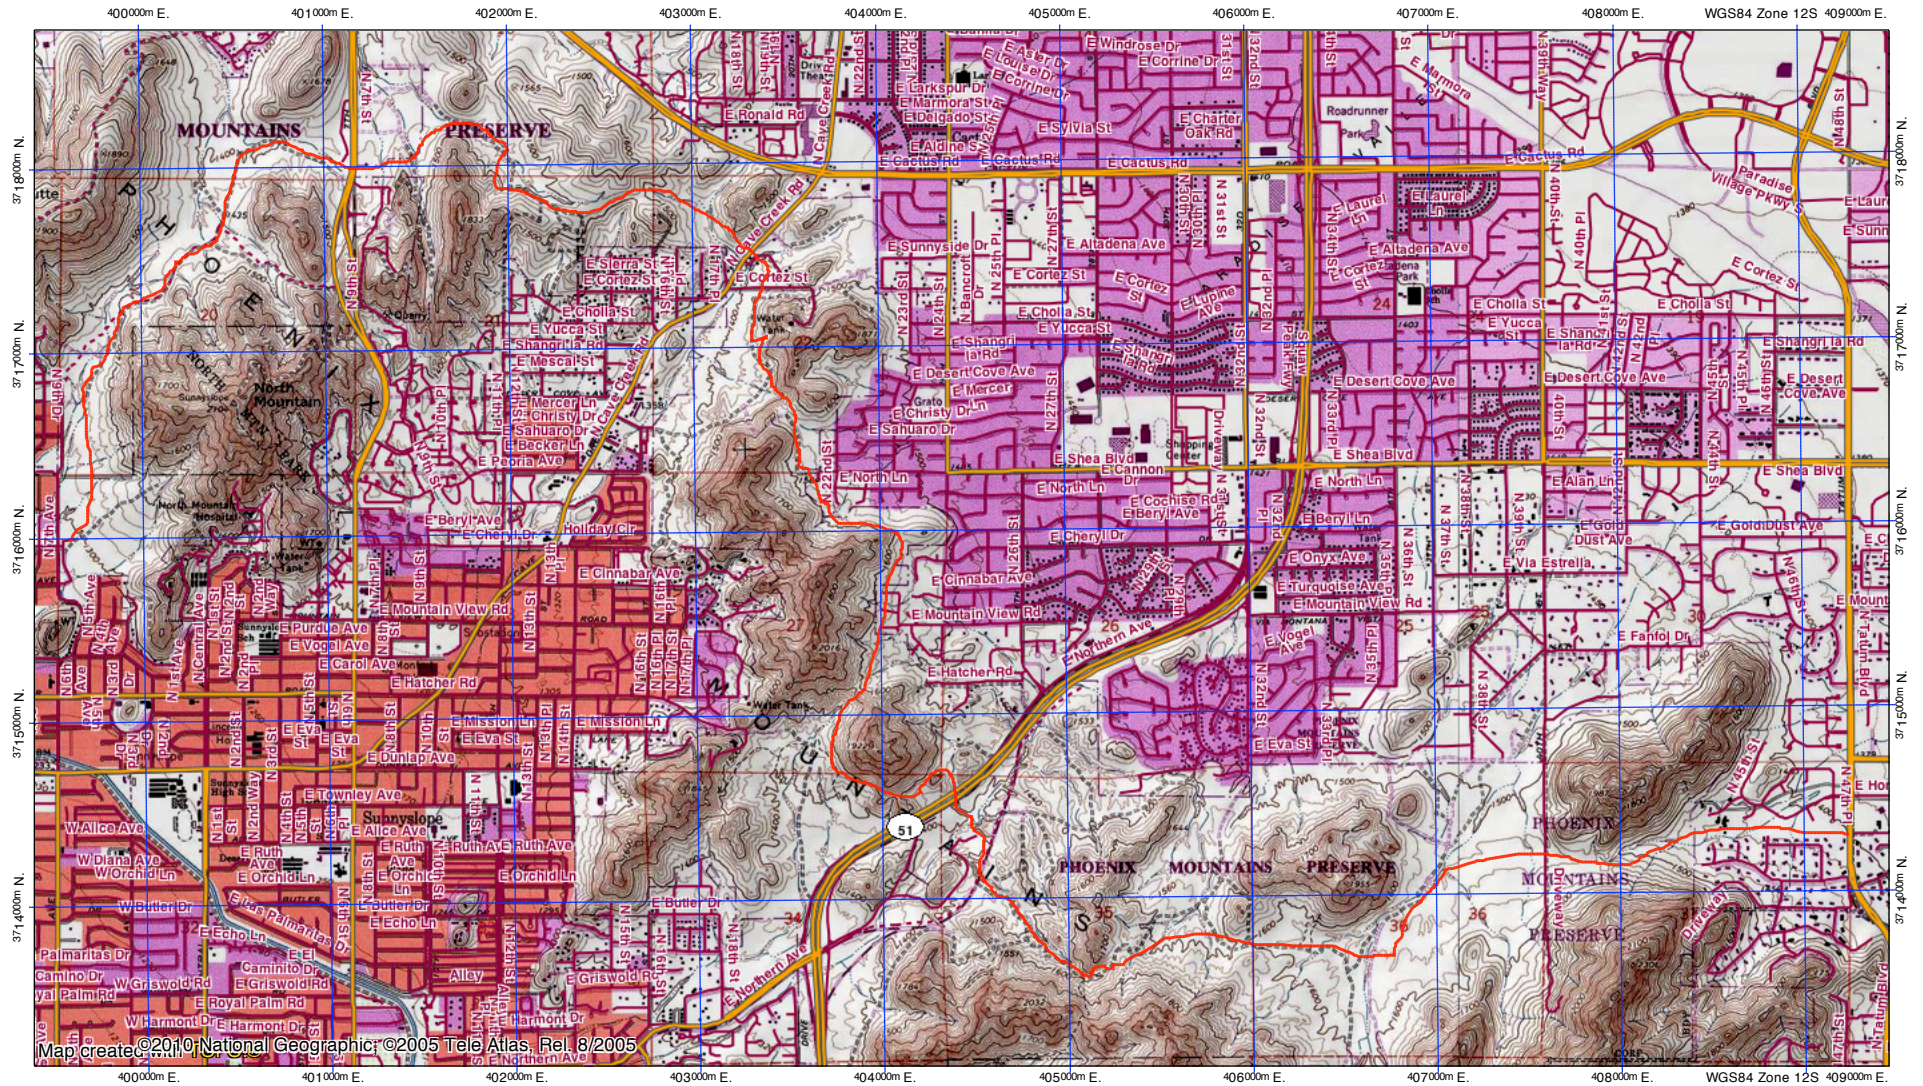

TOPO! map printed on 11/12/12 from "Christiansen Trail.tpo"

Map create ©2010 National Geographic; ©2005 Tele Atlas. Rel. 8/2005

11°
11/12/12