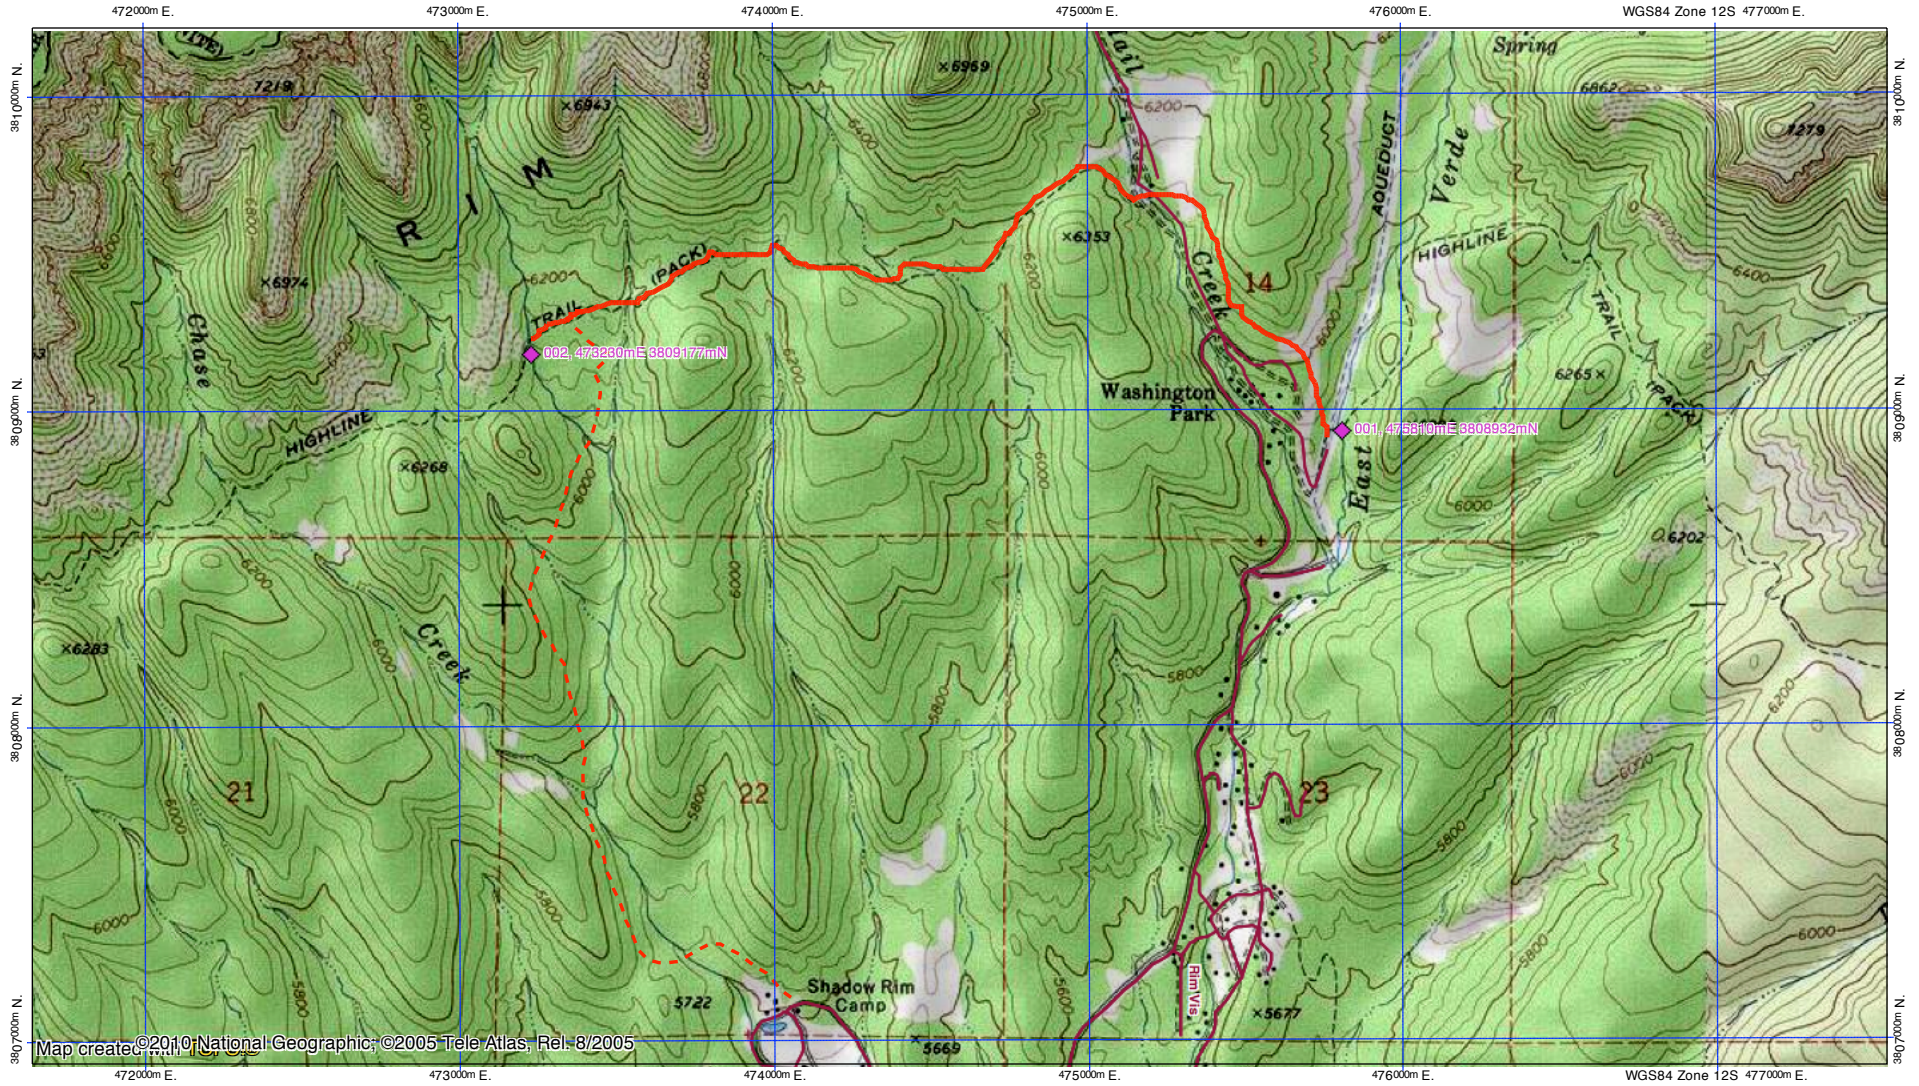

TOPO! map printed on 02/18/15 from "Highline Trail Washinton Park.tpo"

Map create ©2010 National Geographic; ©2005 Tele Atlas; Rel: 8/2005