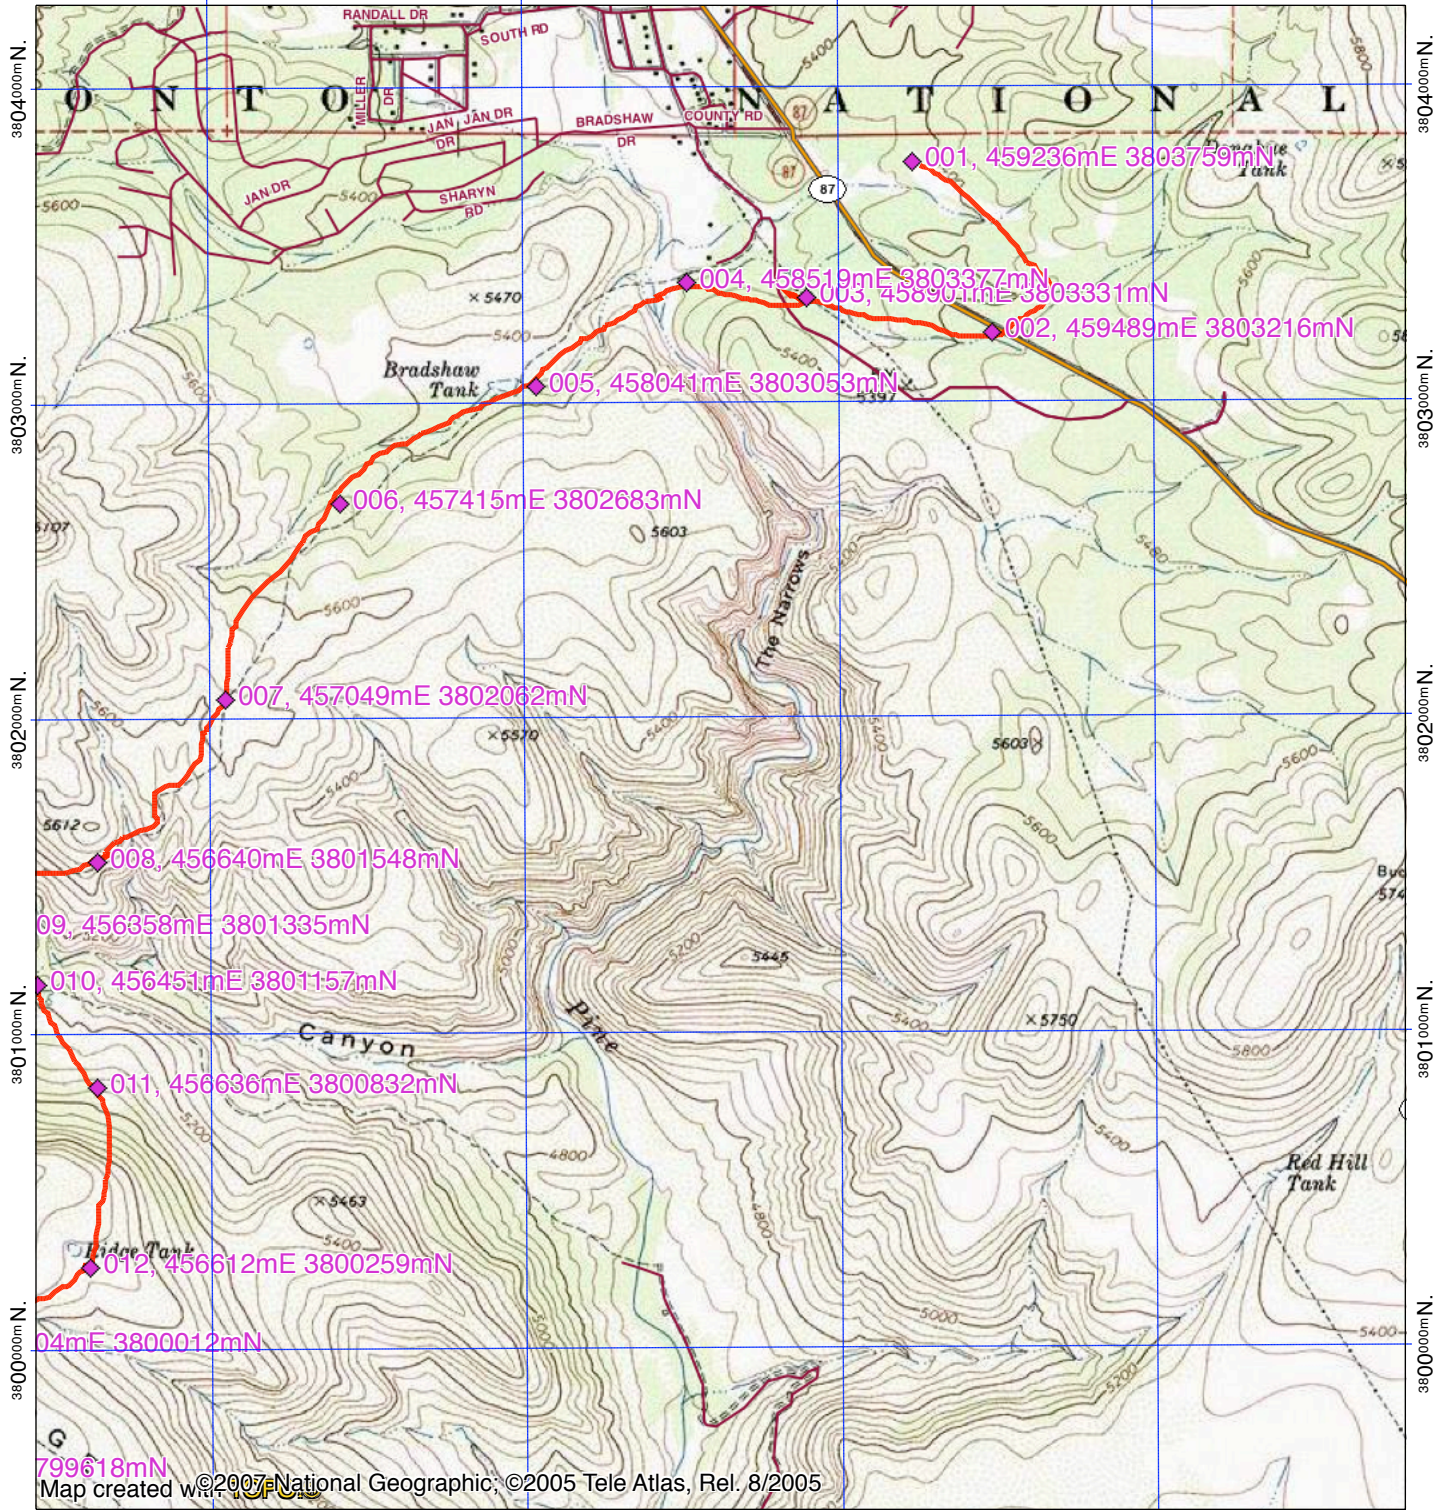

TOPO! map printed on 07/09/07 from "Pine South AZT.tpo"

457000m E. 458000m E. 459000m E. WGS84 Zone 12S 460000m E.

TN/MN 11.5°
07/09/07