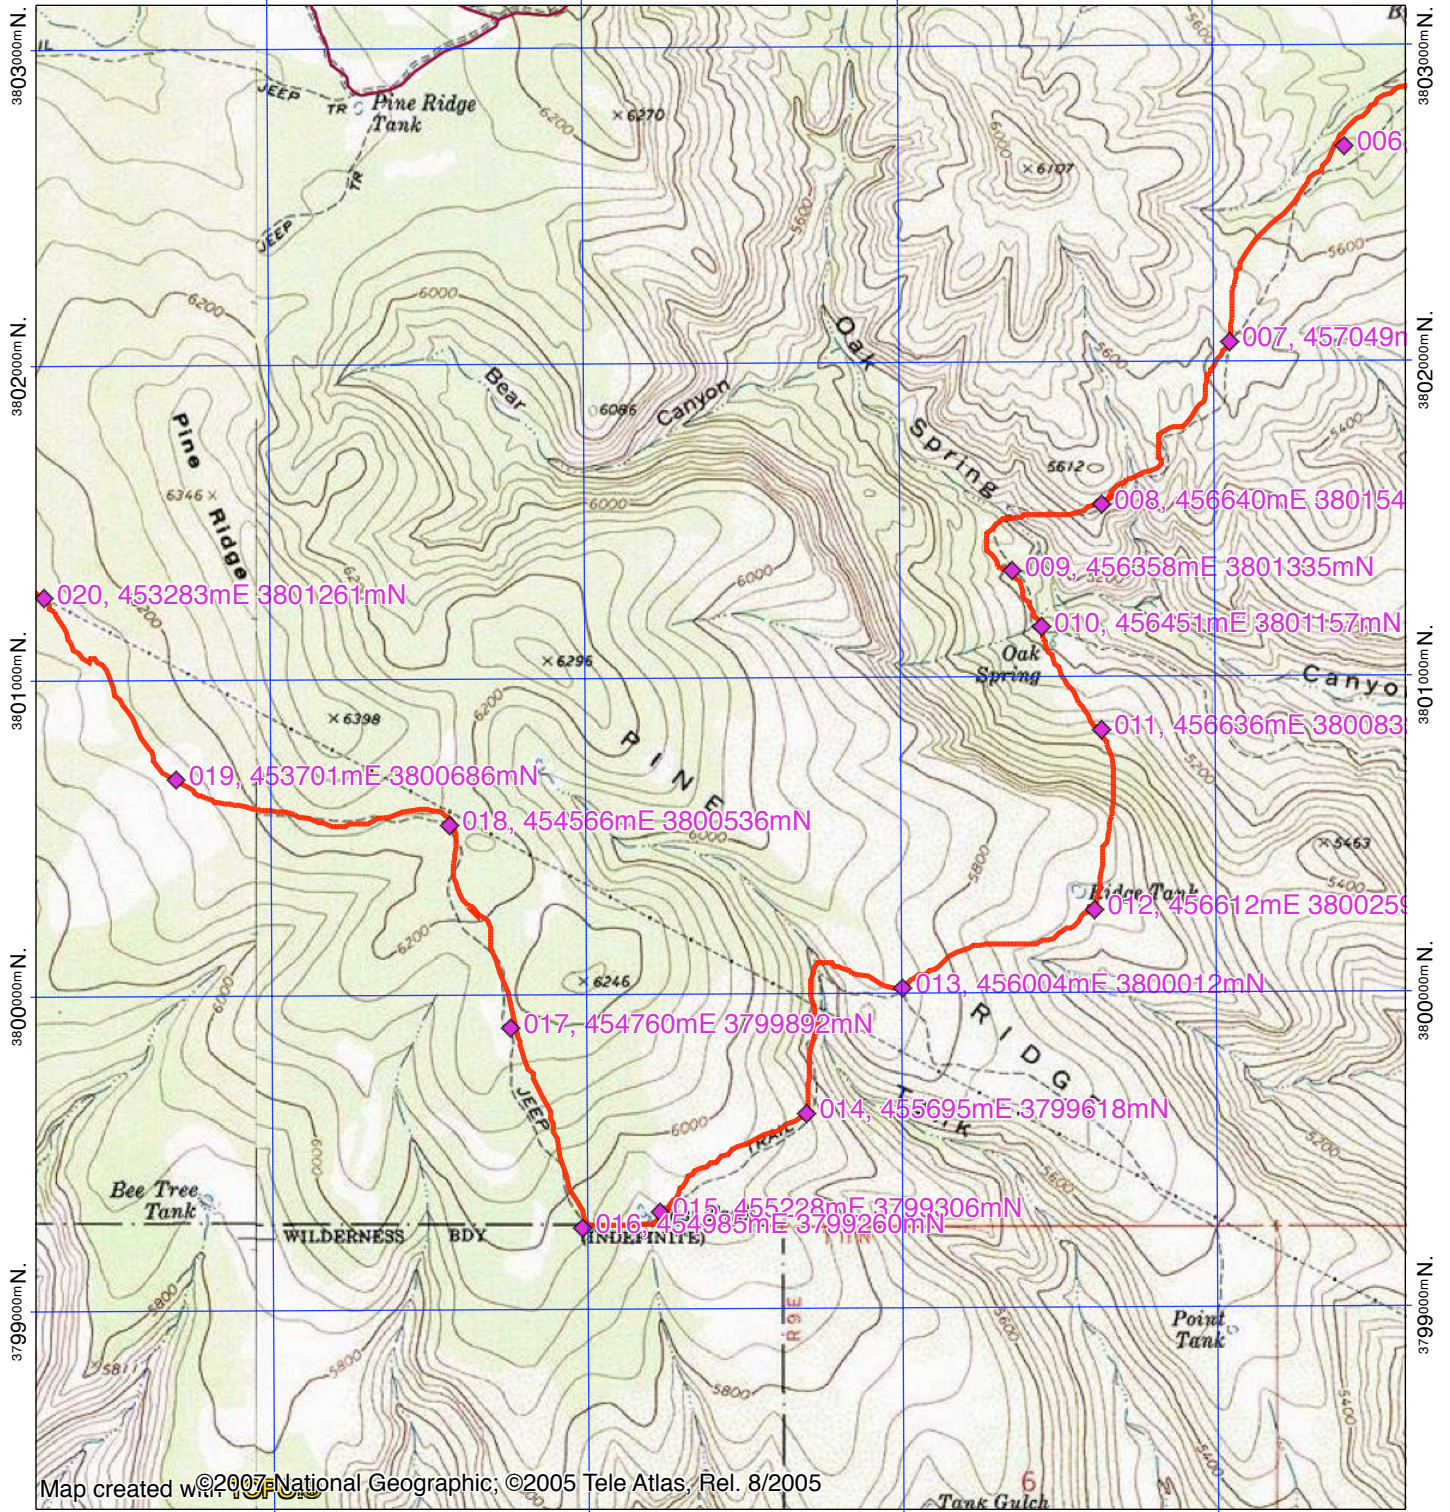

TOPO! map printed on 07/09/07 from "Pine South AZT.tpo"

454000m E. 455000m E. 456000m E. WGS84 Zone 12S 457000m E.

TN / MN  
11.5°  
07/09/07