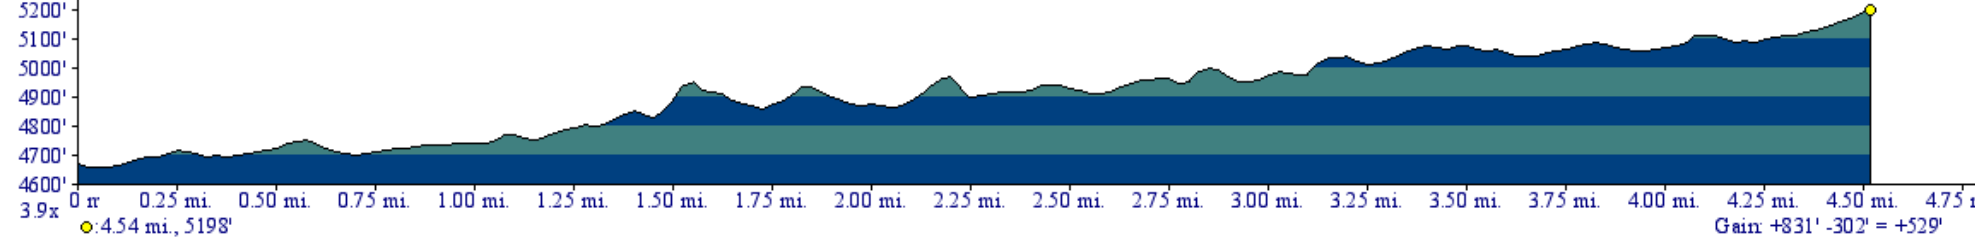

Secret Canyon - Sedona

422000m|

423000m|

424000m|

425000m|

WGS84 Zone 12S 427 000mE.

422000m|

423000m|

424000m|

425000m|

WGS84 Zone 12S 427 000mE.

TN
MN
12°

Map created with TOPO! © ©2003 National Geographic (www.nationalgeographic.com/topo)

●: 4.54 mi., 5198'

Gain +831' -302' = +529'