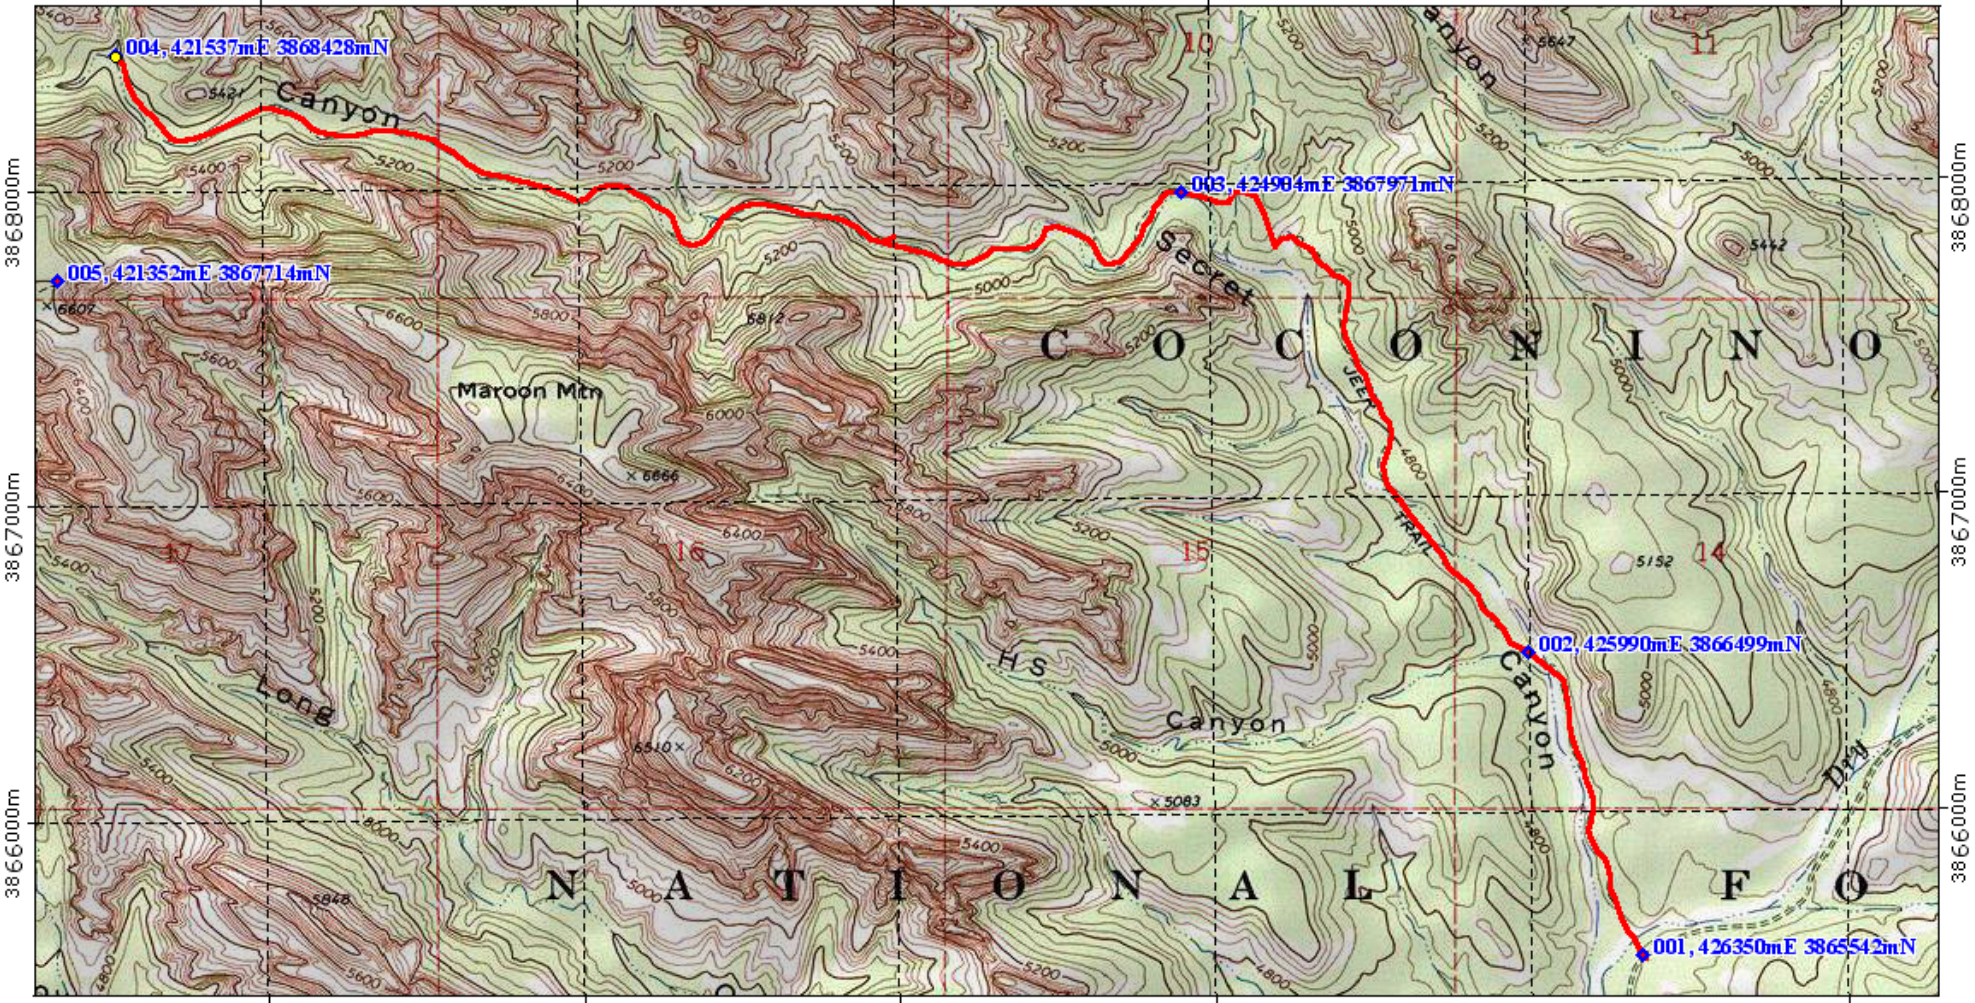

Secret Canyon - Sedona

422000m|

423000m|

424000m|

425000m|

WGS84 Zone 12S 427 000mE.

422000m|

423000m|

424000m|

425000m|

WGS84 Zone 12S 427 000mE.

TN
MN
12°

Map created with TOPO! © ©2003 National Geographic (www.nationalgeographic.com/topo)

●: 4.54 mi., 5198'

Gain +831' -302' = +529'