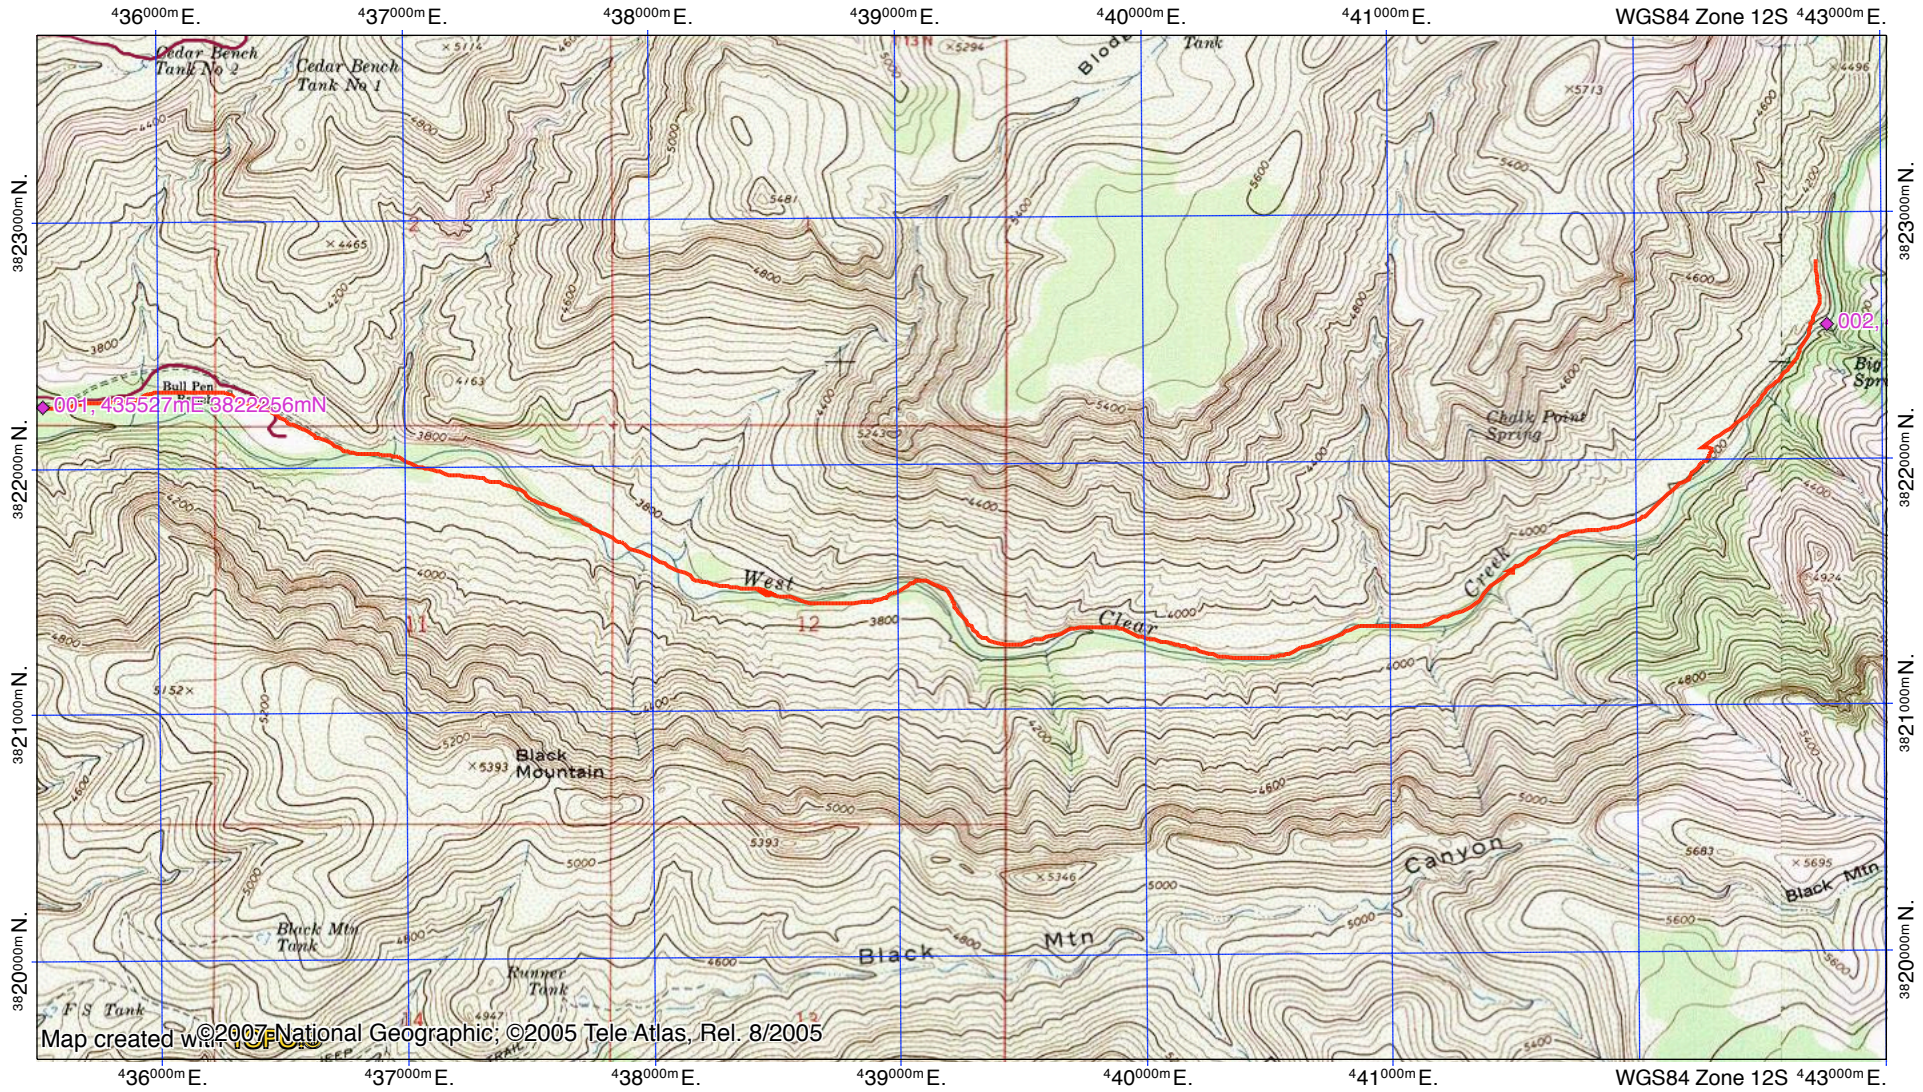

TOPO! map printed on 09/23/08 from ".tpo"

Map created with ©2007 National Geographic; ©2005 Tele Atlas, Rel. 8/2005

TN/MN  
11.5°  
09/23/08