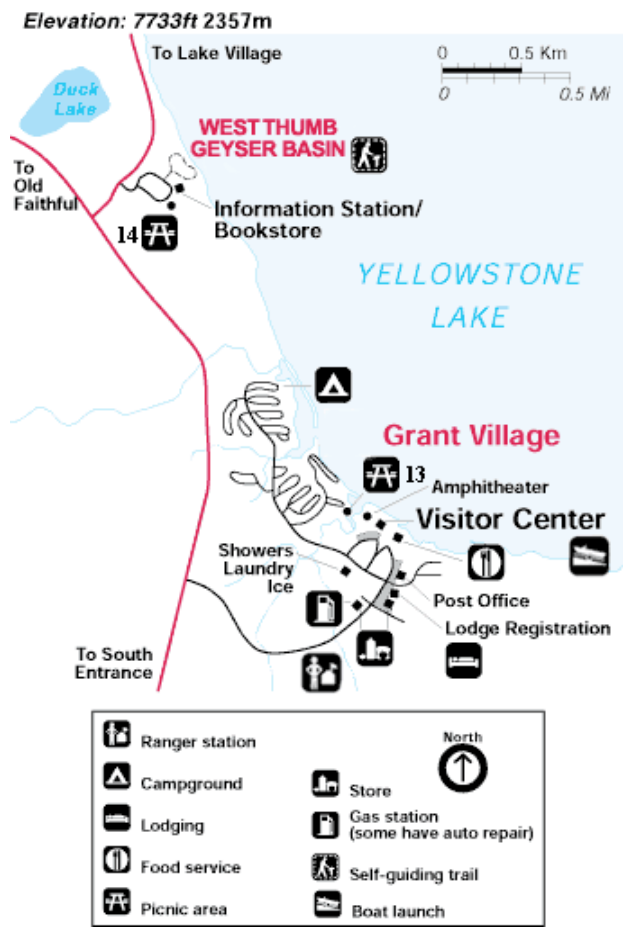

Yellowstone Interactive Map

An Official Web Feature of Yellowstone National Park

Yellowstone Home
Plan Your Visit
List of Maps
Main Map

GRANT VILLAGE AREA MAP

Use your mouse cursor to find links on this Interactive Map

Yellowstone Home
Plan Your Visit
List of Maps
Main Map

Last Updated: Monday, 03-Jul-2006 17:12:04 Eastern Daylight Time
<http://www.nps.gov>

[Yellowstone Home](#) | [Plan Your Visit](#) | [List of Maps](#) | [Main Map](#)