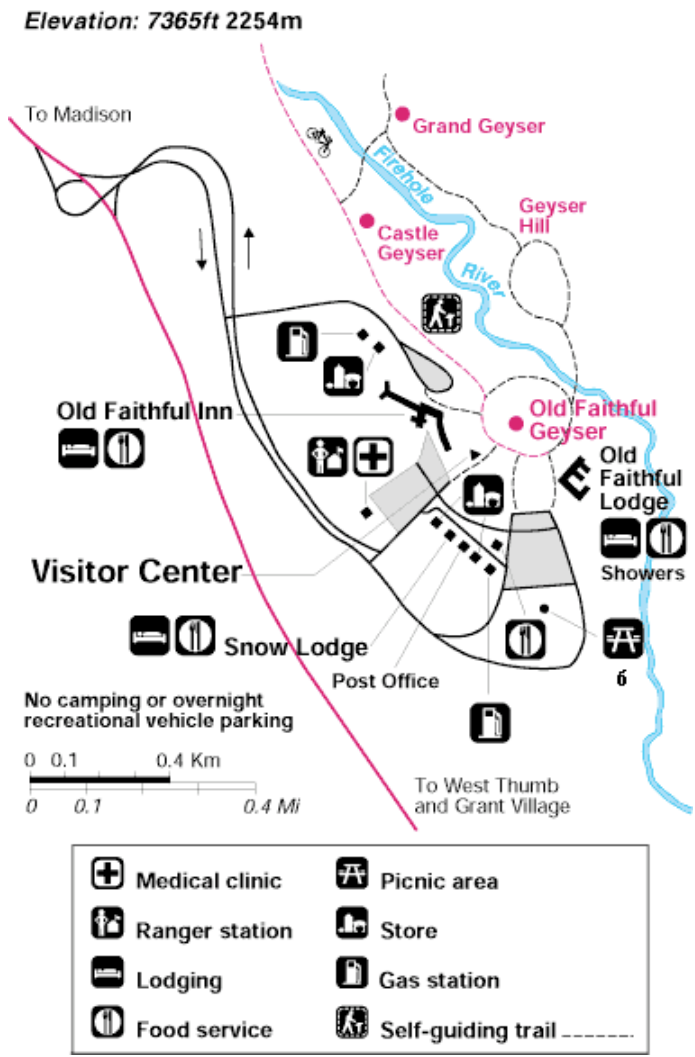

# Yellowstone Interactive Map

An Official Web Feature of Yellowstone National Park

Yellowstone Home
Plan Your Visit
List of Maps
Main Map

## OLD FAITHFUL AREA MAP

Use your mouse cursor to find links on this Interactive Map

Yellowstone Home
Plan Your Visit
List of Maps
Main Map

Last Updated: Monday, 03-Jul-2006 17:12:37 Eastern Daylight Time  
<http://www.nps.gov>

[Yellowstone Home](#) | [Plan Your Visit](#) | [List of Maps](#) | [Main Map](#)